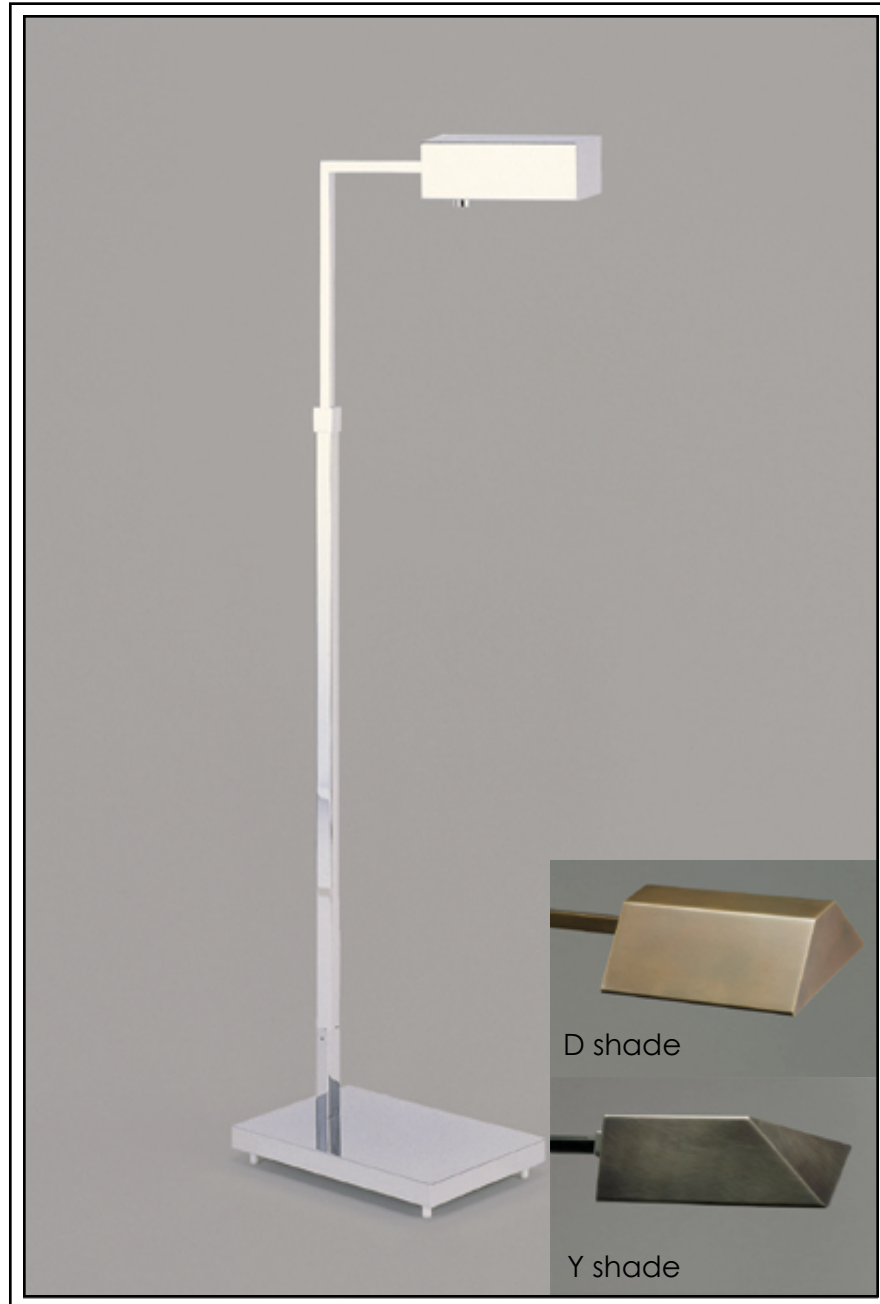

Cassella

C1180 B Jon Norman Lamp

pictured in Polished Chrome

designed by John Stanberry