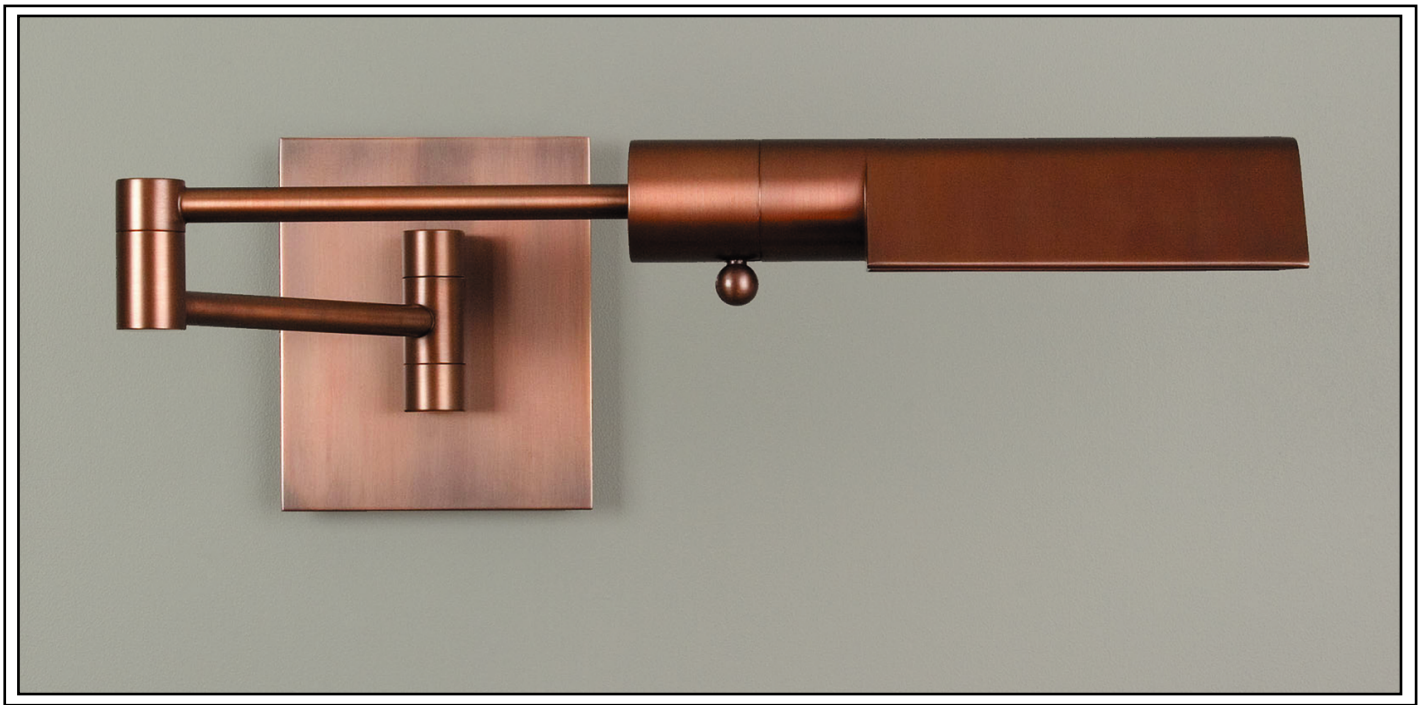

Casella

C1500 J
Pharmacy Swing Arm Lamp
available with A, F, G, J, or Z shade
pictured in Antique Bronze