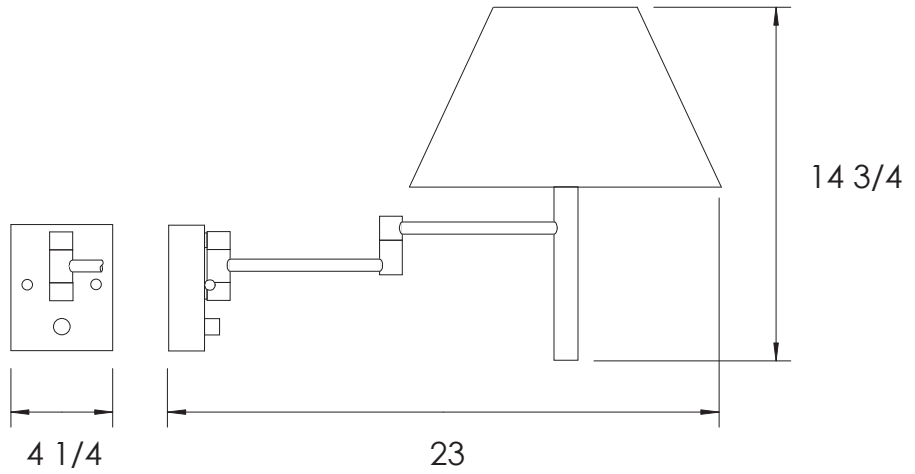

C1410 SL
two 75-watt A lamps
with dimmer

C1412 SL
two 75-watt A lamps
with dimmer

Casella

ph.888.252.7874

fax.888.489.9543

www.casellalighting.com