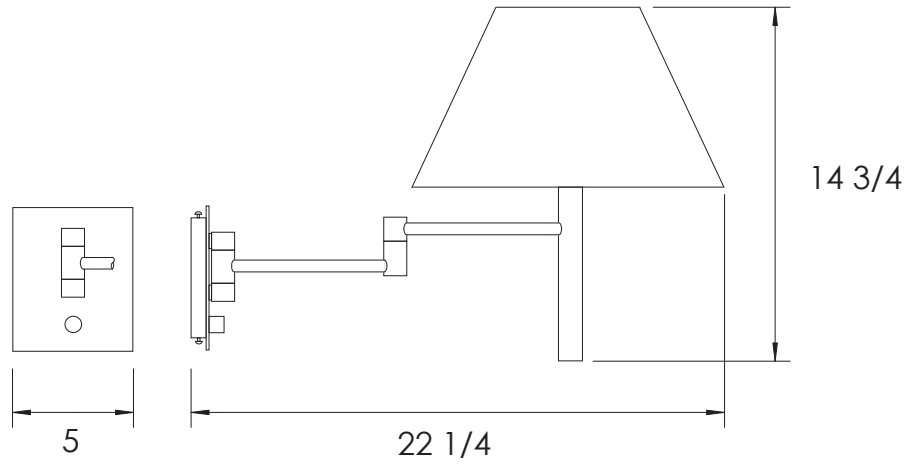

C1410 SL
two 75-watt A lamps
with dimmer

C1412 SL
two 75-watt A lamps
with dimmer

Casella

ph.888.252.7874

fax.888.489.9543

www.casellalighting.com